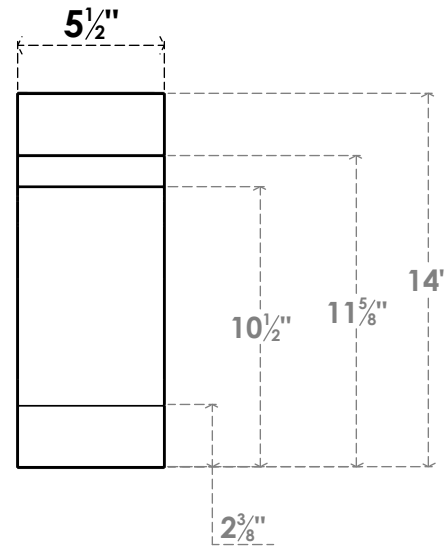

ITEM NUMBER: BRCPC055X06000X14000MRC

5 1/2"W X 6"D X 14"H MERCED ARCHITECTURAL GRADE PVC CLOSED KNEE BRACE

SIDE PROFILE

FRONT PROFILE

ISOMETRIC

EKENA MILLWORK
 2300 WEST MAIN ST.
 CLARKSVILLE, TX 75426
 TOLL FREE: 866-607-0453
 WWW.EKENAMILLWORK.COM