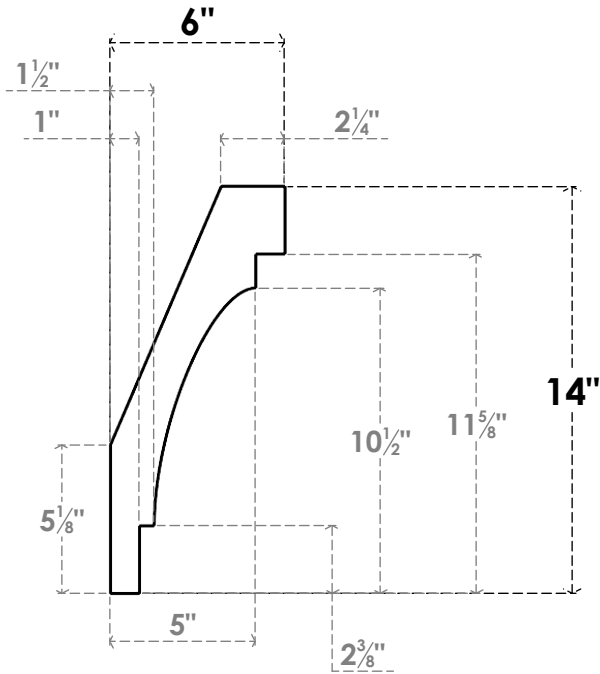

ITEM NUMBER: BRCPC055X06000X14000MRC

5 1/2"W X 6"D X 14"H MERCED ARCHITECTURAL GRADE PVC CLOSED KNEE BRACE

SIDE PROFILE

FRONT PROFILE

ISOMETRIC

EKENA MILLWORK
 2300 WEST MAIN ST.
 CLARKSVILLE, TX 75426
 TOLL FREE: 866-607-0453
 WWW.EKENAMILLWORK.COM

NOTES

1. INSTALLATION TO BE COMPLETED IN ACCORDANCE WITH MANUFACTURER'S SPECIFICATIONS.
2. DRAWING MAY NOT BE TO SCALE
3. THIS DRAWING IS INTENDED FOR DESIGN AND PLANNING PURPOSES ONLY.
4. ALL INFORMATION CONTAINED HEREIN WAS CURRENT AT THE TIME OF DEVELOPMENT BUT MUST BE REVIEWED AND APPROVED BY THE PRODUCT MANUFACTURER TO BE CONSIDERED ACCURATE.
5. ARCHITECTURAL GRADE PVC PRODUCTS ARE MADE FROM EXPANDED CELLULAR PVC AND COME NATURALLY WHITE BUT MAY BE PAINTED